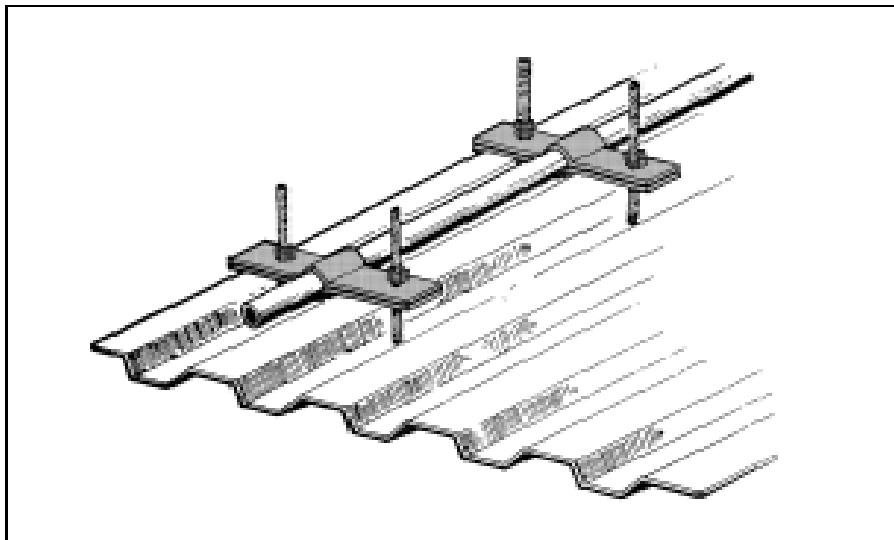

SPEED & PIPE SCREED

TECHNICAL DATA SHEET

SPEED SCREED

PRODUCT CODE	WEIGHT	PACKAGED
SPDSCR	12 LBS. / EACH	EACH

PIPE SCREED

- 2" PIPE

PRODUCT CODE	WEIGHT	PACKAGED
PIPESCR	8.0 LBS. / EACH	EACH